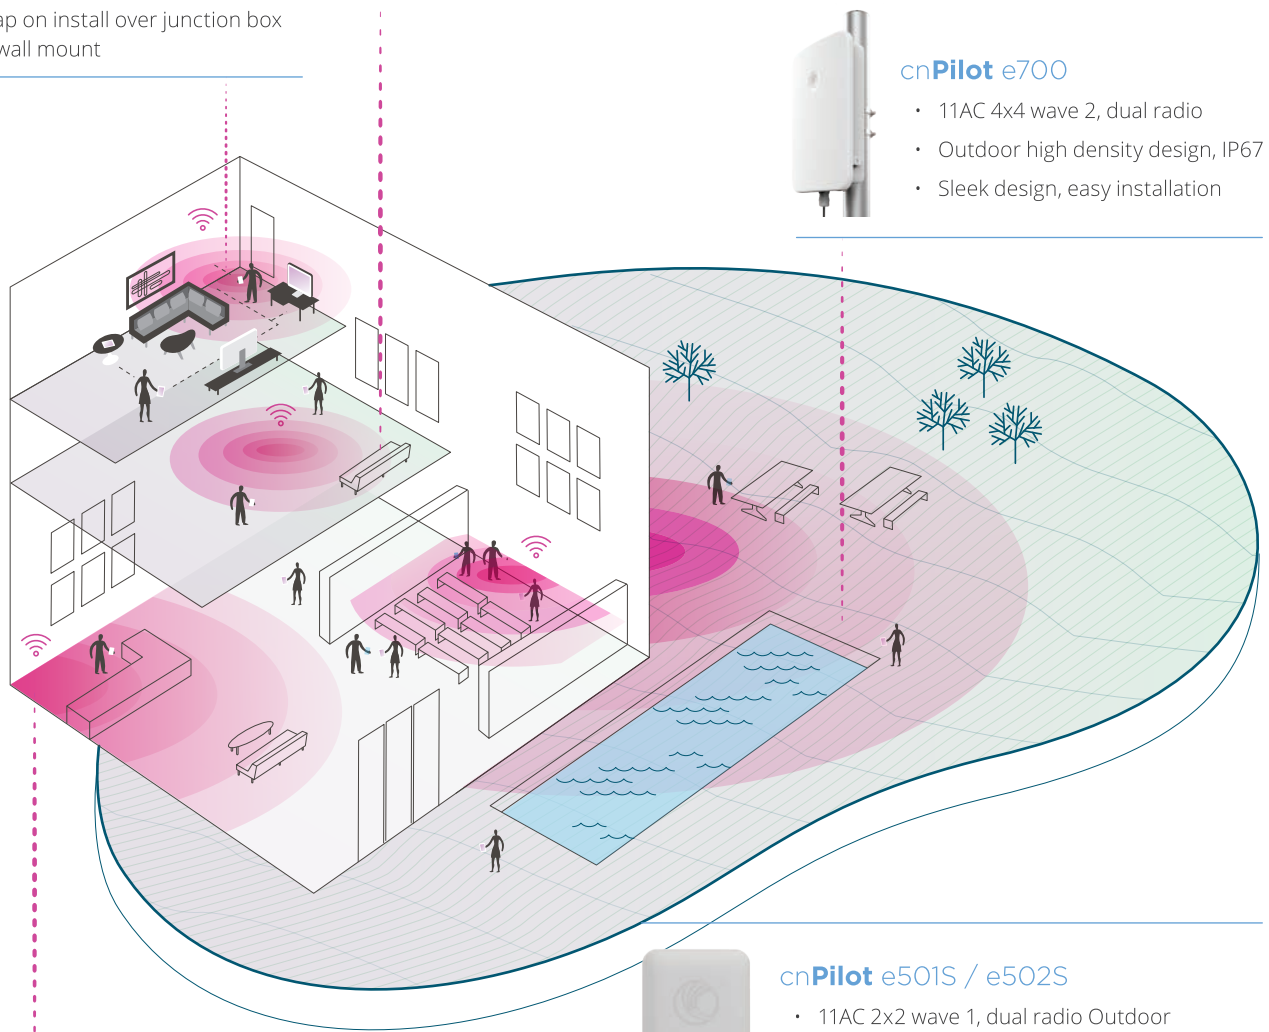

cnPilot Key Advantages

- Automatic RF management, Seamless roaming
- High Density, High capacity access points with high gain antennas improve rate-at-range
- Zero Touch policy based configuration for quick installation

Cermis ski resort in the Alps uses cnPilot e700 outdoor Wi-Fi to connect guests on the ski lifts and slopes.

cnPilot e430H

- 11AC 2x2 wave 2, dual radio
- 4 GE ports with PoE out, BLE
- Snap on install over junction box or wall mount

cnPilot e410

- 11AC 2x2 wave 2, dual radio
- Quick install anywhere; ceiling, wall

cnPilot e700

- 11AC 4x4 wave 2, dual radio
- Outdoor high density design, IP67
- Sleek design, easy installation

cnPilot e600

- High Density, high capacity performance for conference rooms

cnPilot e501S / e502S

- 11AC 2x2 wave 1, dual radio Outdoor
- High gain Sector antennas; 120deg and 30deg

ADVANTAGES OF cnPILOT WI-FI SOLUTIONS